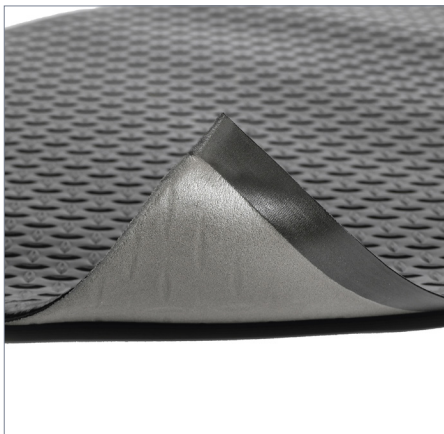

ORTHOMAT® COMFORT PLUS

NEW - NOW A DUAL LAYER MAT

Thicker foam anti-fatigue mat for dry workplaces

- A thicker, foam anti-fatigue mat for maximum levels of comfort.
- Insulates against cold concrete floors.
- Best suited to dry environments - Ideal for light or moderate industrial use.
- Checker-plate surface reduces slips and provides attractive appearance.
- Available in mats and rolls.
- Product height: 15 mm

Orthomat® Comfort Plus is now available as a dual-layer mat, for increased comfort and support. It's also now available with yellow borders for extra visibility and security. Based on our well-established Orthomat® Comfort Plus products provide maximum levels of comfort.

Size	Colour	SKU
0.6m x 0.9m	Orthomat® Comfort Plus Black/Yellow borders	OCP010701
0.9m x 1.5m	Orthomat® Comfort Plus Black/Yellow borders	OCP010702
0.9m x 18.3m	Orthomat® Comfort Plus Black/Yellow borders	OCP010703
0.9m x per linear metre	Orthomat® Comfort Plus Black/Yellow borders	OCP010703C

Typical Applications General industrial, Office, Retail

Production lines, Assembly areas, packaging stations, workbenches and Retail counters

Resistance to Chemicals

Resistant to most chemicals

Resistance to Environment

Suitable for dry indoor environments

Many of our products are environmentally certified and use recycled materials in their manufacture.