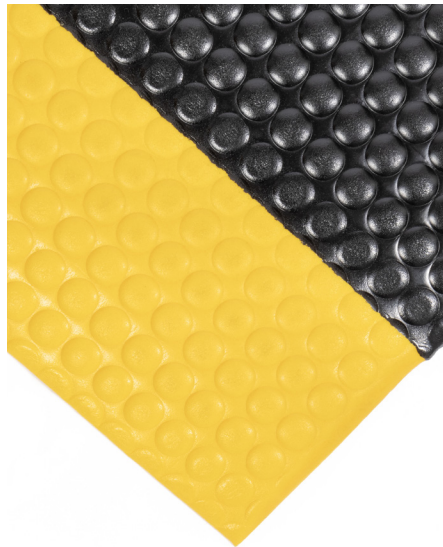

ORTHOMAT[®] PREMIUM BUBBLE

BLACK / BLACK WITH
YELLOW BORDERS

Extraordinary anti-fatigue mat
with a distinctive bubbled surface

Our latest addition to our acclaimed Orthomat[®] Premium product family

- New raised bubble pattern surface stimulates feet and legs to aid circulation to prevent fatigue and reduces slips risk.
- Low density bottom layer provides extremely effective underfoot cushioning and insulates against the effects of cold concrete floors.
- Raised bubble pattern.
- Ideal for demanding locations, especially where regular turning is involved.
- Tapered edges to reduce trip hazards.
- Product Height 12.5mm base / 19mm with Bubble

Orthomat[®] Premium Bubble combines the exceptional fatigue-relief and fatigue-prevention properties with the tough and stimulating bubble surface of Bubblemat. The raised bubble pattern surface stimulates feet and legs to aid blood circulation and to prevent fatigue. Available in black and in black with yellow borders for better visibility and security.

- Tough textured top surface for excellent resilience against wear and tear.
- Insulates against the effects of cold concrete floors.
- Tapered edges to reduce trip hazards.
- Product Height - 12.5mm

We have extended the popular Orthomat® Premium product line with a new safety version that features added yellow borders for extra visibility and security. It offers exceptional fatigue-relief thanks to dual layer construction – with superior comfort and durability.