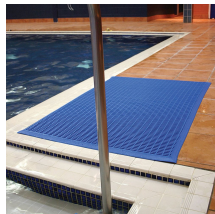

Leisure Mat

Safety matting for pools and leisure

- Premium quality vinyl leisure matting.
- Ideal for use around swimming pools, in changing rooms, gyms, shower rooms, etc.
- Reduces the risk of slipping in wet areas.
- Open surface allows optimal drainage.
- Interwoven design for more flexibility and durability.
- Safety bevelled edging as standard to reduce risk of tripping.
- Fully slip tested – see datasheet for details.
- Bespoke sizes available on request.

Estilos disponíveis

Red

Green

Blue

Componentes

Número de parte	Dimensões	Cor	Peso (kg)
LM020612	0.6 m x 1.2 m	Blue	4.35
LM021015	1 m x 1.5 m	Blue	8.75
LM030612	0.6 m x 1.2 m	Red	4.35
LM031015	1 m x 1.5 m	Red	8.75
LM040612	0.6 m x 1.2 m	Green	4.35
LM041015	1 m x 1.5 m	Green	8.75

Especificação técnica

Material	PVC
Surface Finish	Cross ribbed lattice
Product Height	12 mm
Min. Operating Temperature	-20°C
Max. Operating Temperature	+60°C
Resistance to Chemicals	PVC is resistant to many different chemicals, alkalis and general industrial chemicals. Please contact us for more specific details.
Environmental Resistance	Suitable for wet and dry environments, indoors or outdoors
UV Resistance	Resistant to UV, but please note that red is not colourfast in direct sunlight
Typical Applications	Swimming pools, Changing rooms, Showers, Gyms
Installation Method	Loose lay
Cleaning Method	Easily cleaned with hot soapy water or pressure washer
COO (Country of Origin)	UK