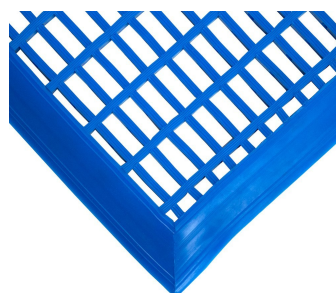

Leisure Mat

Safety matting for pools and leisure

- Premium quality vinyl leisure matting.
- Ideal for use around swimming pools, in changing rooms, gyms, shower rooms, etc.
- Reduces the risk of slipping in wet areas.
- Open surface allows optimal drainage.
- Interwoven design for more flexibility and durability.
- Safety bevelled edging as standard to reduce risk of tripping.
- Fully slip tested – see datasheet for details.
- Bespoke sizes available on request.

Estilos disponíveis

Red

Green

Blue

Componentes

Número de parte	Dimensões	Cor	Peso (kg)
LM020612	0.6 m x 1.2 m	Blue	4.35
LM021015	1 m x 1.5 m	Blue	8.75
LM030612	0.6 m x 1.2 m	Red	4.35
LM031015	1 m x 1.5 m	Red	8.75
LM040612	0.6 m x 1.2 m	Green	4.35
LM041015	1 m x 1.5 m	Green	8.75

Especificação técnica

Material	PVC
Surface Finish	Cross ribbed lattice
Product Height	12 mm
Min. Operating Temperature	-20°C
Max. Operating Temperature	+60°C
Resistance to Chemicals	PVC is resistant to many different chemicals, alkalis and general industrial chemicals. Please contact us for more specific details.
Environmental Resistance	Suitable for wet and dry environments, indoors or outdoors
UV Resistance	Resistant to UV, but please note that red is not colourfast in direct sunlight
Typical Applications	Swimming pools, Changing rooms, Showers, Gyms
Installation Method	Loose lay
Cleaning Method	Easily cleaned with hot soapy water or pressure washer
COO (Country of Origin)	UK