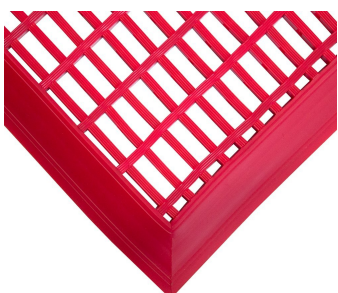

Leisure Mat

Safety matting for pools and leisure

- Premium quality vinyl leisure matting.
- Ideal for use around swimming pools, in changing rooms, gyms, shower rooms, etc.
- Reduces the risk of slipping in wet areas.
- Open surface allows optimal drainage.
- Interwoven design for more flexibility and durability.
- Safety bevelled edging as standard to reduce risk of tripping.
- Fully slip tested – see datasheet for details.
- Bespoke sizes available on request.

Estilos disponíveis

Red

Green

Blue

Componentes

Número de parte	Dimensões	Cor	Peso (kg)
LM020612	0.6 m x 1.2 m	Blue	4.35
LM021015	1 m x 1.5 m	Blue	8.75
LM030612	0.6 m x 1.2 m	Red	4.35
LM031015	1 m x 1.5 m	Red	8.75
LM040612	0.6 m x 1.2 m	Green	4.35
LM041015	1 m x 1.5 m	Green	8.75

Especificação técnica

Material	PVC
Surface Finish	Cross ribbed lattice
Product Height	12 mm
Min. Operating Temperature	-20°C
Max. Operating Temperature	+60°C
Resistance to Chemicals	PVC is resistant to many different chemicals, alkalis and general industrial chemicals. Please contact us for more specific details.
Environmental Resistance	Suitable for wet and dry environments, indoors or outdoors
UV Resistance	Resistant to UV, but please note that red is not colourfast in direct sunlight
Typical Applications	Swimming pools, Changing rooms, Showers, Gyms
Installation Method	Loose lay
Cleaning Method	Easily cleaned with hot soapy water or pressure washer
COO (Country of Origin)	UK