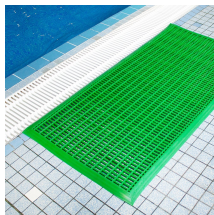

Leisure Mat

Safety matting for pools and leisure

- Premium quality vinyl leisure matting.
- Ideal for use around swimming pools, in changing rooms, gyms, shower rooms, etc.
- Reduces the risk of slipping in wet areas.
- Open surface allows optimal drainage.
- Interwoven design for more flexibility and durability.
- Safety bevelled edging as standard to reduce risk of tripping.
- Fully slip tested – see datasheet for details.
- Bespoke sizes available on request.

Estilos disponíveis

Red

Green

Blue

Componentes

Número de parte	Dimensões	Cor	Peso (kg)
LM020612	0.6 m x 1.2 m	Blue	4.35
LM021015	1 m x 1.5 m	Blue	8.75
LM030612	0.6 m x 1.2 m	Red	4.35
LM031015	1 m x 1.5 m	Red	8.75
LM040612	0.6 m x 1.2 m	Green	4.35
LM041015	1 m x 1.5 m	Green	8.75

Especificação técnica

Material	PVC
Surface Finish	Cross ribbed lattice
Product Height	12 mm
Min. Operating Temperature	-20°C
Max. Operating Temperature	+60°C
Resistance to Chemicals	PVC is resistant to many different chemicals, alkalis and general industrial chemicals. Please contact us for more specific details.
Environmental Resistance	Suitable for wet and dry environments, indoors or outdoors
UV Resistance	Resistant to UV, but please note that red is not colourfast in direct sunlight
Typical Applications	Swimming pools, Changing rooms, Showers, Gyms
Installation Method	Loose lay
Cleaning Method	Easily cleaned with hot soapy water or pressure washer
COO (Country of Origin)	UK