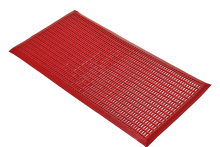

Leisure Mat

Safety matting for pools and leisure

- Premium quality vinyl leisure matting.
- Ideal for use around swimming pools, in changing rooms, gyms, shower rooms, etc.
- Reduces the risk of slipping in wet areas.
- Open surface allows optimal drainage.
- Interwoven design for more flexibility and durability.
- Safety bevelled edging as standard to reduce risk of tripping.
- Fully slip tested – see datasheet for details.
- Bespoke sizes available on request.

Estilos disponíveis

Red

Green

Blue

Componentes

Número de parte	Dimensões	Cor	Peso (kg)
LM020612	0.6 m x 1.2 m	Blue	4.35
LM021015	1 m x 1.5 m	Blue	8.75
LM030612	0.6 m x 1.2 m	Red	4.35
LM031015	1 m x 1.5 m	Red	8.75
LM040612	0.6 m x 1.2 m	Green	4.35
LM041015	1 m x 1.5 m	Green	8.75

Especificação técnica

Material	PVC
Surface Finish	Cross ribbed lattice
Product Height	12 mm
Min. Operating Temperature	-20°C
Max. Operating Temperature	+60°C
Resistance to Chemicals	PVC is resistant to many different chemicals, alkalis and general industrial chemicals. Please contact us for more specific details.
Environmental Resistance	Suitable for wet and dry environments, indoors or outdoors
UV Resistance	Resistant to UV, but please note that red is not colourfast in direct sunlight
Typical Applications	Swimming pools, Changing rooms, Showers, Gyms
Installation Method	Loose lay
Cleaning Method	Easily cleaned with hot soapy water or pressure washer
COO (Country of Origin)	UK