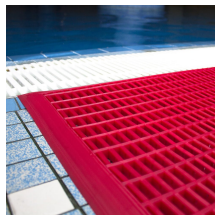

Leisure Mat

Safety matting for pools and leisure

- Premium quality vinyl leisure matting.
- Ideal for use around swimming pools, in changing rooms, gyms, shower rooms, etc.
- Reduces the risk of slipping in wet areas.
- Open surface allows optimal drainage.
- Interwoven design for more flexibility and durability.
- Safety bevelled edging as standard to reduce risk of tripping.
- Fully slip tested – see datasheet for details.
- Bespoke sizes available on request.

Estilos disponíveis

Red

Green

Blue

Componentes

Número de parte	Dimensões	Cor	Peso (kg)
LM020612	0.6 m x 1.2 m	Blue	4.35
LM021015	1 m x 1.5 m	Blue	8.75
LM030612	0.6 m x 1.2 m	Red	4.35
LM031015	1 m x 1.5 m	Red	8.75
LM040612	0.6 m x 1.2 m	Green	4.35
LM041015	1 m x 1.5 m	Green	8.75

Especificação técnica

Material	PVC
Surface Finish	Cross ribbed lattice
Product Height	12 mm
Min. Operating Temperature	-20°C
Max. Operating Temperature	+60°C
Resistance to Chemicals	PVC is resistant to many different chemicals, alkalis and general industrial chemicals. Please contact us for more specific details.
Environmental Resistance	Suitable for wet and dry environments, indoors or outdoors
UV Resistance	Resistant to UV, but please note that red is not colourfast in direct sunlight
Typical Applications	Swimming pools, Changing rooms, Showers, Gyms
Installation Method	Loose lay
Cleaning Method	Easily cleaned with hot soapy water or pressure washer
COO (Country of Origin)	UK